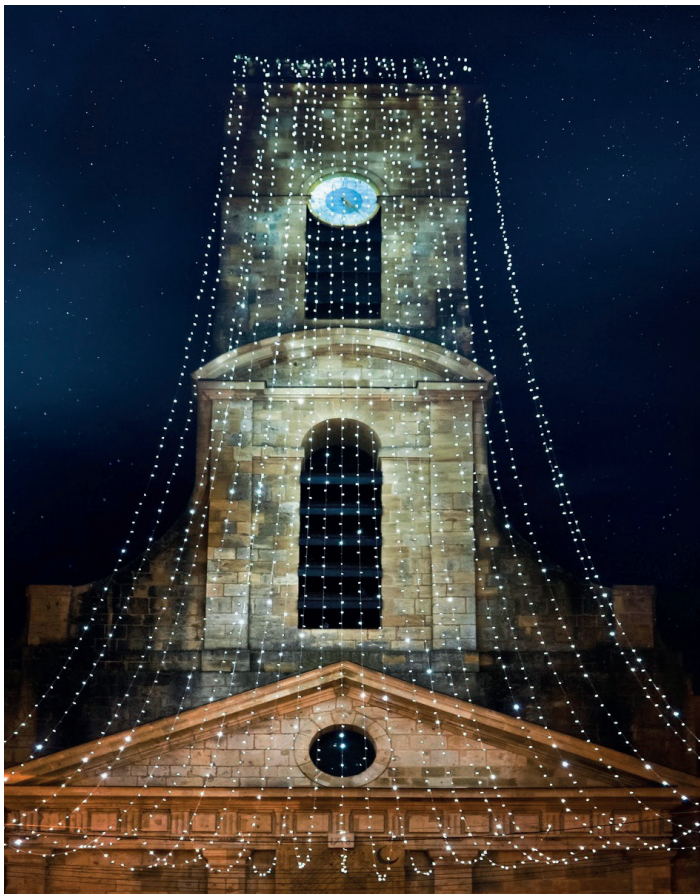

The background features a bokeh effect with numerous out-of-focus light spots. A diagonal line of warm, golden-yellow and orange bokeh spots runs from the top-left towards the bottom-right. Scattered throughout the dark blue background are several larger, cooler-toned bokeh spots in shades of light blue, cyan, and pale green. The overall effect is soft and festive.

DÉCORATIONS

Guirlande guinguette
Câble noir

1€ le mètre/jour

Guirlande blanc chaud
Câble noir/blanc

0.80€ le mètre/jour

Autres guirlandes ou rideaux lumineux sur demande

LETTRES LUMINEUSES

50€/jour